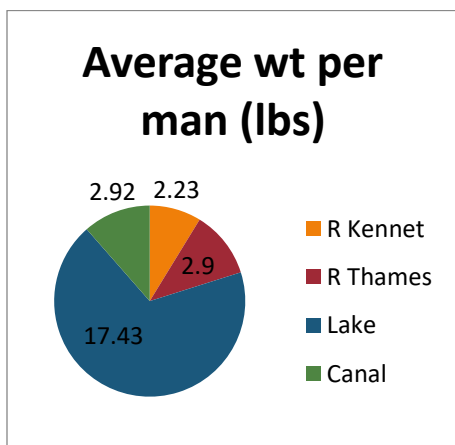

MATCH SURVEY REPORT 2022/23

1 OVERVIEW

The overall weight caught was 5282lbs 14oz – best total since 2011 – however, this was not unexpected given the success of Willmott Pool with its commercial type of angling. That venue has contributed greatly to the total. The number of matches held was down by three on 2021/22 season at 69 but would have been higher as many matches were lost during July due to low oxygen levels and in December and January due to icy conditions. The river Kennet improved compared to last season, but many river Thames matches fell foul of the weather during November and December and as a result weights were down. One match did take place at Whistley Mill on the River Loddon, but this match proved to be fishless between four anglers and so has been ignored in all the average statistics.

Table 1 – Year on year comparison all reports - Note RDAA matches included (excluded before 2011)

Year	Total fishing	Anglers per match	Total weight (lbs)	Average wt per match (lbs)	Average wt per man (lbs)
2006	1152	9.6	4051	33.7	3.51
2007	1300	8.7	3642	24.3	2.8
2008	1163	9.2	2884	22.9	2.48
2009	1253	9.28	2581	19.1	2.05
2010	1564	10.2	4583	29.4	2.87
2011	1921	11.78	5303	32.5	2.77
2012	1513	13.5	3428	30.6	2.26
2013	1628	13.91	3768	32.2	2.31
2014	1675	12.22	4105	29.9	2.45
2015	1607	11.47	5017	35.8	3.12
2016	1303	10.68	3710	30.4	2.84
2017	1052	11.56	2867	31.5	2.72
2018	878	10.97	2889	36.1	3.29
2019	1042	13.02	2862	35.7	2.74
2020	519	14.83	1404	40.1	2.71
2021	859	11.93	3304	45.9	3.84
2022	700	10.14	5283	76.5	7.54

2. BREAKDOWN BY TYPE OF VENUE

River Kennet total weight was up, but River Thames weight was down, as was canal weight. Willmott Pool has contributed significantly to the overall total and consequently total weight on lakes rose considerably.