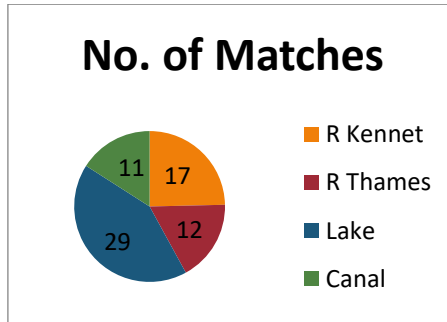

MATCH SURVEY REPORT 2022/23

1 OVERVIEW

The overall weight caught was 5282lbs 14oz – best total since 2011 – however, this was not unexpected given the success of Willmott Pool with its commercial type of angling. That venue has contributed greatly to the total. The number of matches held was down by three on 2021/22 season at 69 but would have been higher as many matches were lost during July due to low oxygen levels and in December and January due to icy conditions. The river Kennet improved compared to last season, but many river Thames matches fell foul of the weather during November and December and as a result weights were down. One match did take place at Whistley Mill on the River Loddon, but this match proved to be fishless between four anglers and so has been ignored in all the average statistics.

2. BREAKDOWN BY TYPE OF VENUE

River Kennet total weight was up, but River Thames weight was down, as was canal weight. Willmott Pool has contributed significantly to the overall total and consequently total weight on lakes rose considerably.