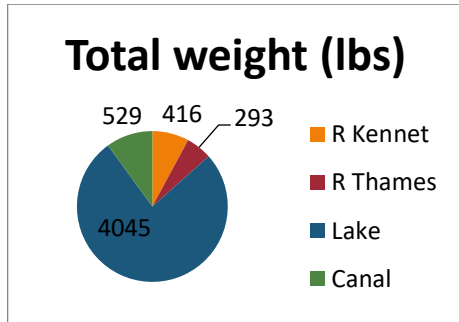

MATCH SURVEY REPORT 2022/23

1 OVERVIEW

The overall weight caught was 5282lbs 14oz – best total since 2011 – however, this was not unexpected given the success of Willmott Pool with its commercial type of angling. That venue has contributed greatly to the total. The number of matches held was down by three on 2021/22 season at 69 but would have been higher as many matches were lost during July due to low oxygen levels and in December and January due to icy conditions. The river Kennet improved compared to last season, but many river Thames matches fell foul of the weather during November and December and as a result weights were down. One match did take place at Whistley Mill on the River Loddon, but this match proved to be fishless between four anglers and so has been ignored in all the average statistics.

Table 1 – Year on year comparison all reports - Note RDAA matches included (excluded before 2011)

Year	Total fishing	Anglers per match	Total weight (lbs)	Average wt per match (lbs)	Average wt per man (lbs)
2006	1152	9.6	4051	33.7	3.51
2007	1300	8.7	3642	24.3	2.8
2008	1163	9.2	2884	22.9	2.48
2009	1253	9.28	2581	19.1	2.05
2010	1564	10.2	4583	29.4	2.87
2011	1921	11.78	5303	32.5	2.77
2012	1513	13.5	3428	30.6	2.26
2013	1628	13.91	3768	32.2	2.31
2014	1675	12.22	4105	29.9	2.45
2015	1607	11.47	5017	35.8	3.12
2016	1303	10.68	3710	30.4	2.84
2017	1052	11.56	2867	31.5	2.72
2018	878	10.97	2889	36.1	3.29
2019	1042	13.02	2862	35.7	2.74
2020	519	14.83	1404	40.1	2.71
2021	859	11.93	3304	45.9	3.84
2022	700	10.14	5283	76.5	7.54

2. BREAKDOWN BY TYPE OF VENUE

River Kennet total weight was up, but River Thames weight was down, as was canal weight. Willmott Pool has contributed significantly to the overall total and consequently total weight on lakes rose considerably.