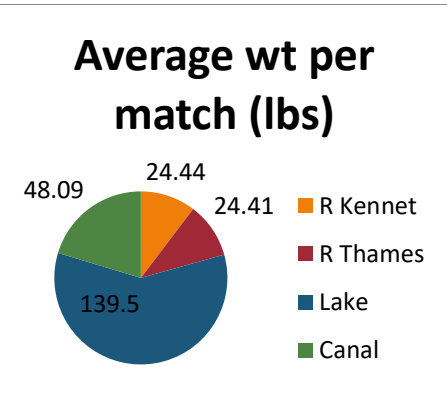

MATCH SURVEY REPORT 2022/23

1 OVERVIEW

The overall weight caught was 5282lbs 14oz – best total since 2011 – however, this was not unexpected given the success of Willmott Pool with its commercial type of angling. That venue has contributed greatly to the total. The number of matches held was down by three on 2021/22 season at 69 but would have been higher as many matches were lost during July due to low oxygen levels and in December and January due to icy conditions. The river Kennet improved compared to last season, but many river Thames matches fell foul of the weather during November and December and as a result weights were down. One match did take place at Whistley Mill on the River Loddon, but this match proved to be fishless between four anglers and so has been ignored in all the average statistics.

Table 1 – Year on year comparison all reports - Note RDAA matches included (excluded before 2011)

Year	Total fishing	Anglers per match	Total weight (lbs)	Average wt per match (lbs)	Average wt per man (lbs)
2006	1152	9.6	4051	33.7	3.51
2007	1300	8.7	3642	24.3	2.8
2008	1163	9.2	2884	22.9	2.48
2009	1253	9.28	2581	19.1	2.05
2010	1564	10.2	4583	29.4	2.87
2011	1921	11.78	5303	32.5	2.77
2012	1513	13.5	3428	30.6	2.26
2013	1628	13.91	3768	32.2	2.31
2014	1675	12.22	4105	29.9	2.45
2015	1607	11.47	5017	35.8	3.12
2016	1303	10.68	3710	30.4	2.84
2017	1052	11.56	2867	31.5	2.72
2018	878	10.97	2889	36.1	3.29
2019	1042	13.02	2862	35.7	2.74
2020	519	14.83	1404	40.1	2.71
2021	859	11.93	3304	45.9	3.84
2022	700	10.14	5283	76.5	7.54

2. BREAKDOWN BY TYPE OF VENUE

River Kennet total weight was up, but River Thames weight was down, as was canal weight. Willmott Pool has contributed significantly to the overall total and consequently total weight on lakes rose considerably.