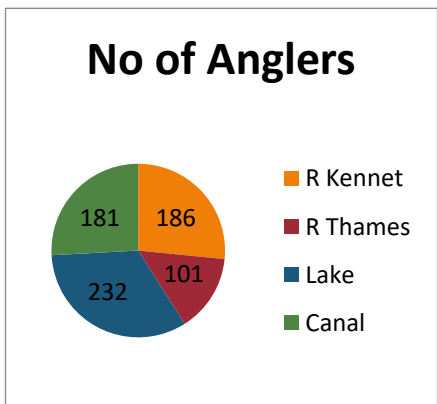

MATCH SURVEY REPORT 2022/23

1 OVERVIEW

The overall weight caught was 5282lbs 14oz – best total since 2011 – however, this was not unexpected given the success of Willmott Pool with its commercial type of angling. That venue has contributed greatly to the total. The number of matches held was down by three on 2021/22 season at 69 but would have been higher as many matches were lost during July due to low oxygen levels and in December and January due to icy conditions. The river Kennet improved compared to last season, but many river Thames matches fell foul of the weather during November and December and as a result weights were down. One match did take place at Whistley Mill on the River Loddon, but this match proved to be fishless between four anglers and so has been ignored in all the average statistics.

2. BREAKDOWN BY TYPE OF VENUE

River Kennet total weight was up, but River Thames weight was down, as was canal weight. Willmott Pool has contributed significantly to the overall total and consequently total weight on lakes rose considerably.